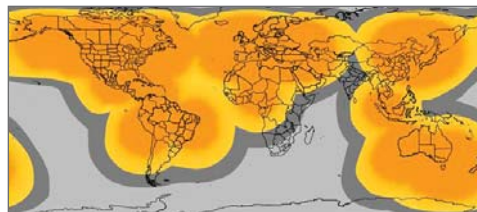

SPOT Satellite Global Coverage Map

Last updated 11/05/2009. Estimated Coverage Area. Actual coverage may vary.

$149.95 ($99.95 After Rebate)
www.sea-tech.com
281.334.1174 800.444.2581